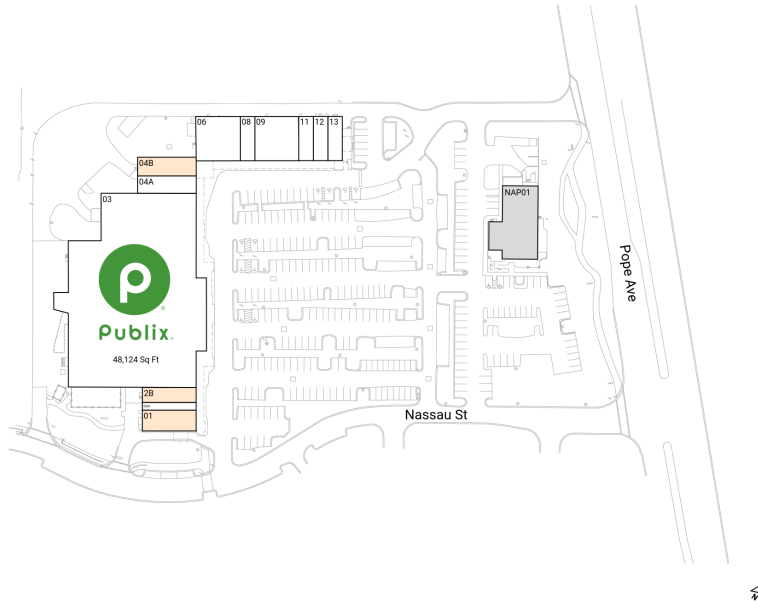

Circle Center

70 Pope Avenue | Hilton Head Island, SC 29928

Beaufort County | Hilton Head Island-Bluffton-Port Royal, SC | 68,444 Sq Ft

32.1449, -80.7556

Available Spaces

01	2,160 Sq Ft	360°	04B	2,000 Sq Ft
2B	1,500 Sq Ft			

Current Tenants Space size listed in square feet

02A	Super Baked Pizza	660
03	Publix	48,124
04A	Island Liquors	2,000
06	Hinchey's Chicago Bar & Grill	3,600
08	Amigos Café'y Cantina	1,200
09	A Southern Coney	3,600
11	Golden Nails & Spa	1,200
12	The Clothes Press	1,200
13	Al's Aloha Kitchen	1,200
NAP01	NAP	0

This site plan is for illustrative and information purposes only, showing the general layout of the shopping center; and is not a legal survey. Brixmor makes no representation or warranty that the shopping center is exactly as depicted as site conditions and tenant mix are subject to change over time.